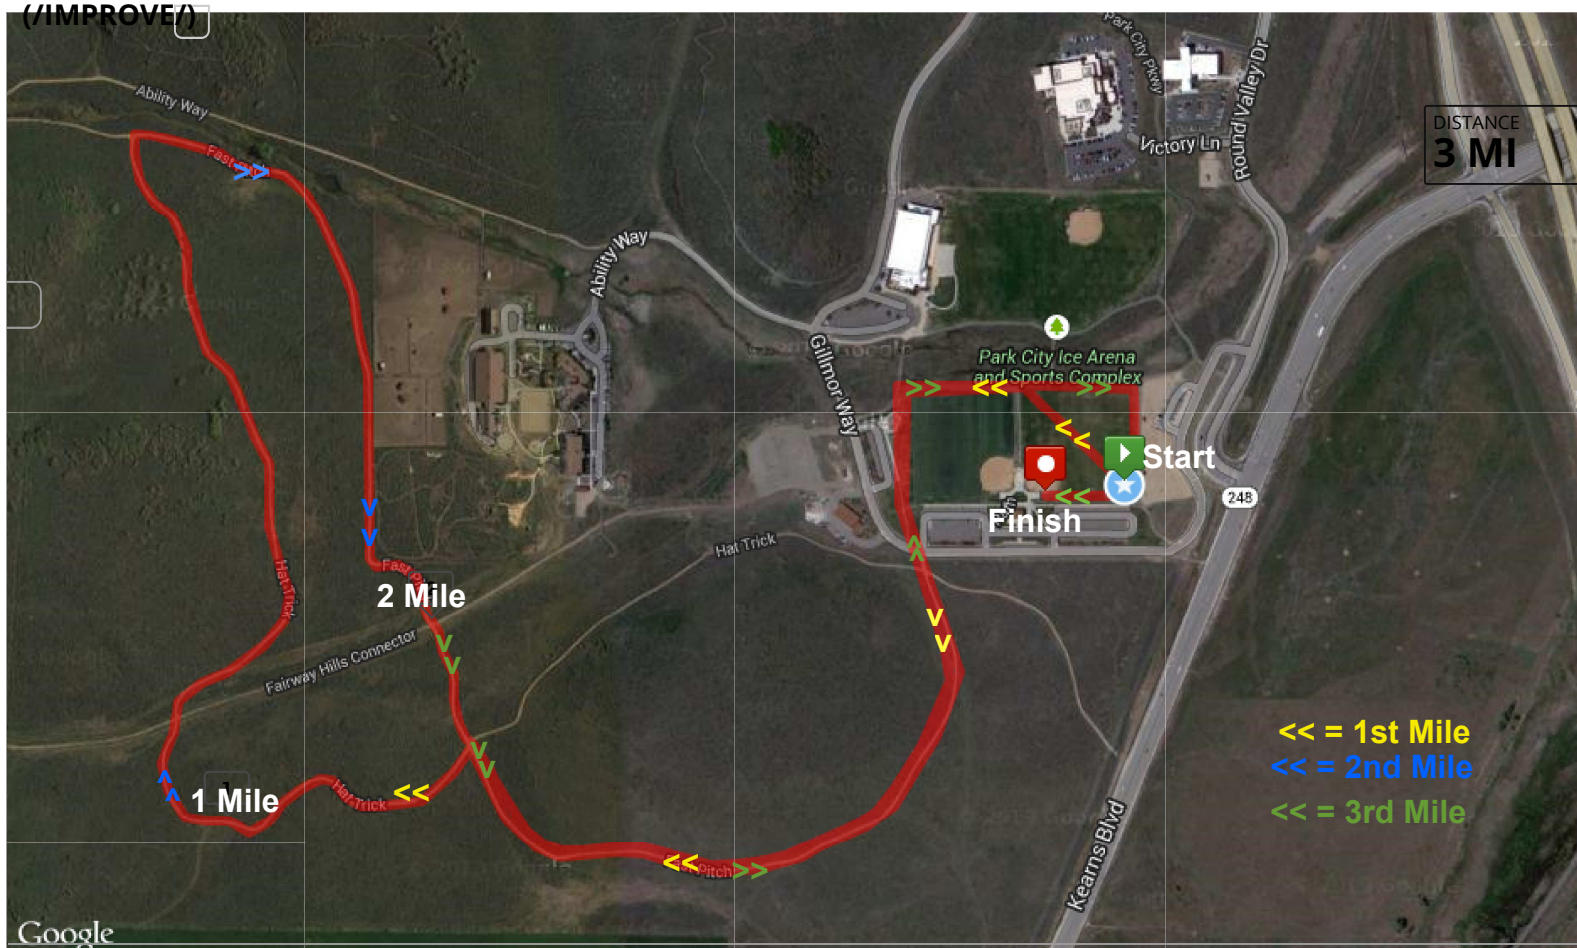

BEAT AVERAGE™ WITH NEARLY 2X TOTAL WEIGHT LOSS

CLICK TO BEAT AVERAGE.

GNC LIVE WELL

<http://mvp.mapmyrun.com>

[peter \(/my_home/\)](#)

[MY HOME \(/\)](#)

[DISCOVER \(/US/\)](#)

[IMPROVE](#)

Support

[\(http://](#)

<http://mvp.mapmyrun.com/routes/fullscreen/547215350/>